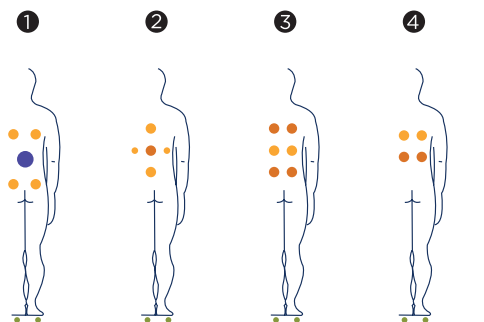

HOME

Home Spa from Aquavia is already here, the most attractive and minimalist hydromassage of the moment. Very thought for 2 people and oriented to suites or hotel superior rooms as well as to private homes. Its compact dimensions (215x171x75) contrast with its versatility, thanks to a design that allows four different positions in its two living areas in the form of a lounge.

Positions: 4 🪑

Measures: 215 x 171 x 75

Optional:

- SILENT PUMP
- ENERGY SAVING COVER
- Ecospa
- re|o|x IMPACTSYSTEM
- COLOUR SENSE
- ULTRAVIOLET TREATMENT
- PURELINE LIGHTING
- METALLIC structure
- BCN DESIGN
- WIFI Touch Panel
- NORDIC INSULATION SYSTEM
- Surround Bluetooth AUDIO