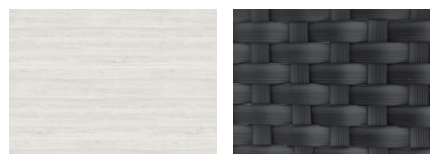

Butterfly

Dark Grey

AQUAVIA SPA