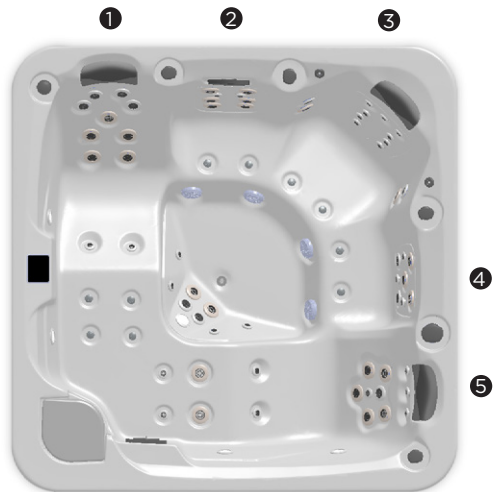

ESSENCE

The Spa Essence is the result of years of research and development (R&D) with the mission to improve the user experience through design and technology. It is a reasonably-sized 5-person hot tub that makes the most of its space and provides a complete and versatile wellness experience.

Positions: 5 (3  / 2 )

Measures: 216 x 216 x 90

Optional:

Technical specifications

ref: 70515

Measures (±2cm)	216 x 216 x 90
Positions (seats/loungers)	5 (3 / 2)
Water capacity (l)	930
Weight (empty / full) (kg)	327 / 1.257