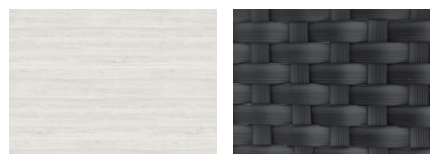

Butterfly

Dark Grey