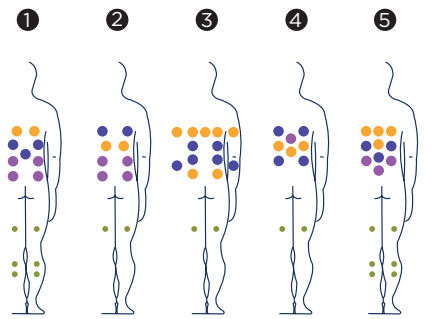

ESSENCE

The Spa Essence is the result of years of research and development (R&D) with the mission to improve the user experience through design and technology. It is a reasonably-sized 5-person hot tub that makes the most of its space and provides a complete and versatile wellness experience.

Positions: 5 (3 / 2)

Measures: 216 x 216 x 90