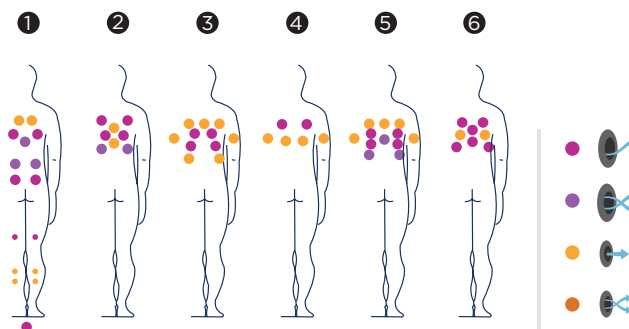

SOFT

The Spa Soft is hot tub for residential use, and a top seller due to its versatility, great features and large capacity: 6 people, with one spectacular lounger and 5 comfortable seats in a semi-circular arrangement to turn the hydromassage into a social occasion. It is a hot tub with excellent interior and exterior design.

Positions: 6 (5 / 1)

Measures: 216 x 216 x 90

Optional:

- SILENT PUMP
- ENERGY SAVING COVER
- re|@x IMPACT SYSTEM
- HIGH PERFORMANCE WATERCARE
- Aroma therapy
- ULTRAVIOLET TREATMENT
- CLOUD SENSE
- WOODERmax
- METALLIC Structure
- BCN DESIGN
- NORDIC INSULATION SYSTEM
- Ecospa
- blue connect plus
- WIFI Touch Panel
- Surround Bluetooth AUDIO