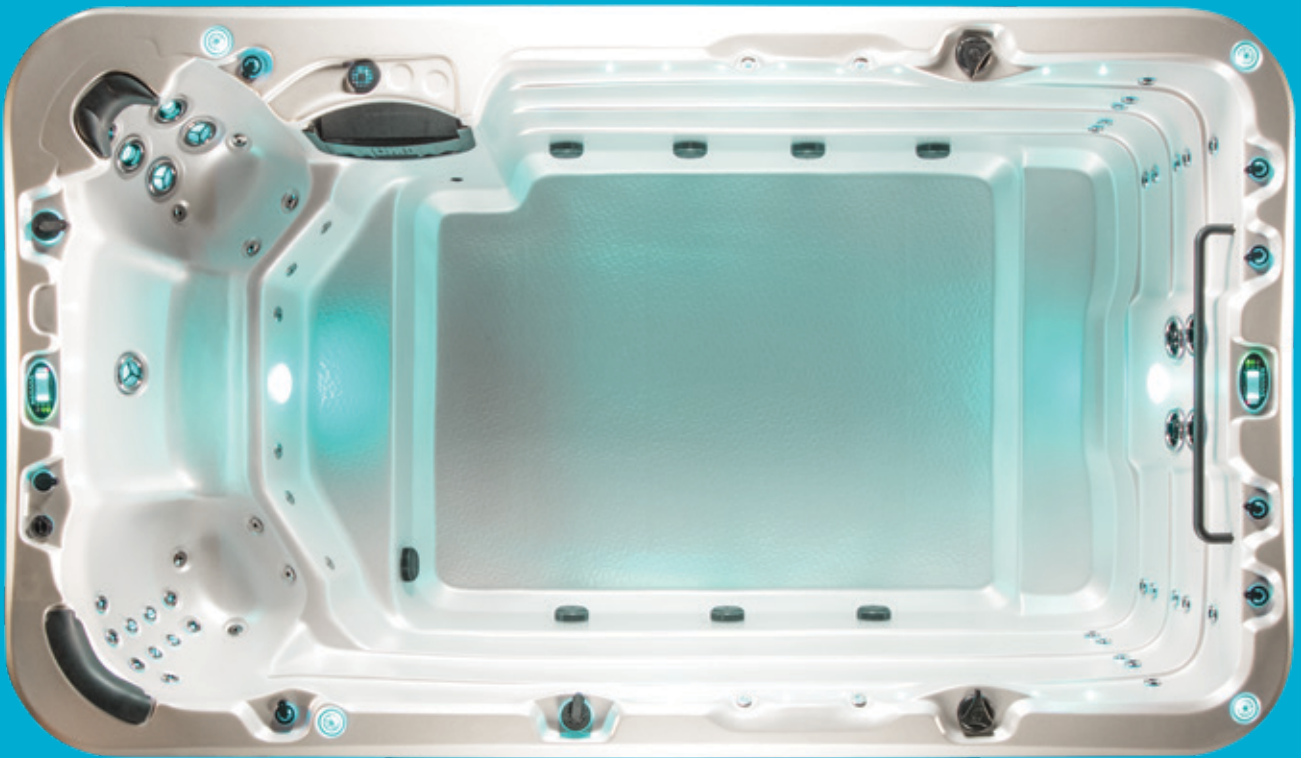

## Aquagym Swim Spa Technical Information Pack

Dimensions: 398 x 231 x 130cm

---

A compact swim spa that retains  
all the bells and whistles.

---

## Aquagym Pro Swim Spa

Dimensions: 398 x 231 x 130cm

 2 x 150mm Swim Jets

 3 x 127mm Single Spinning Jets

 2 x 127mm Directional Jets

 2 x 75mm Directional Jets

 10 x 50mm Directional Jets

 4 x 50mm Twin Spinner Jets

Dimensions

3.98 x 2.31 x 1.3m high

Seat layout

1. Back massage

2. Cool down seat

3. Neck and shoulder massage