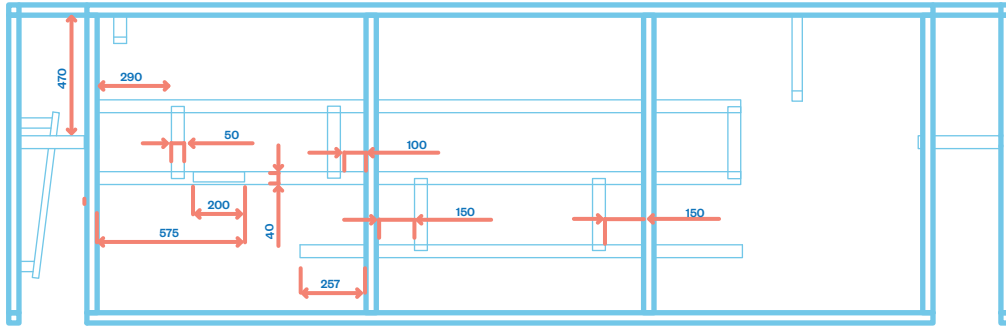

Aquagym Swim Spa