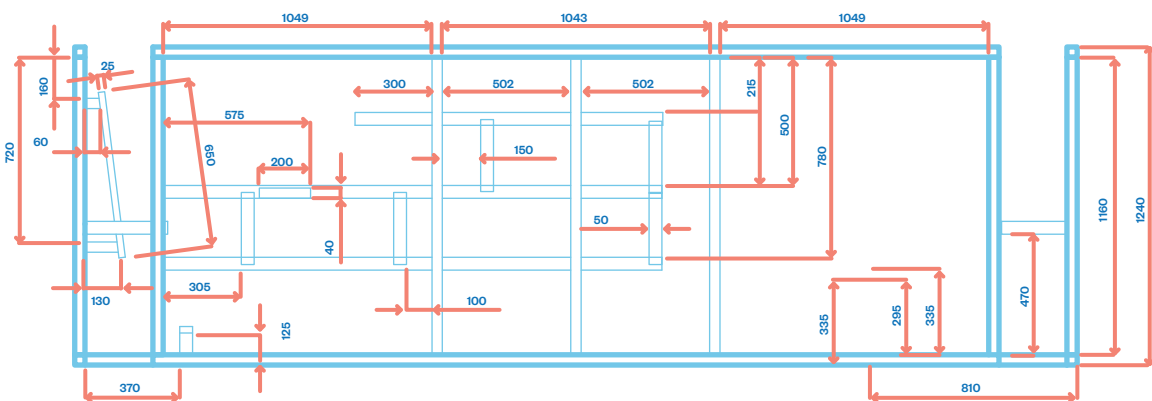

Aquagym Swim Spa