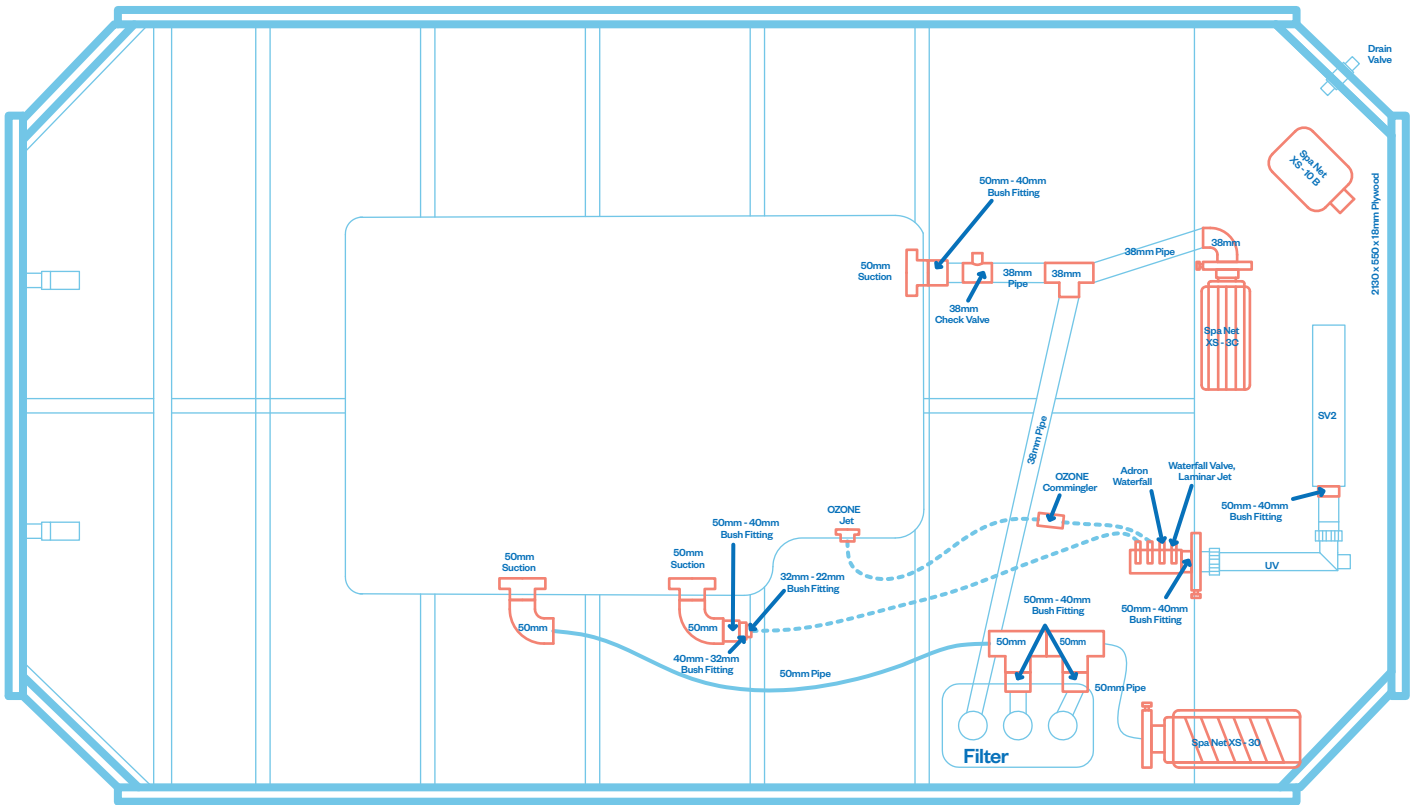

Aquagym Plunge Swim Spa