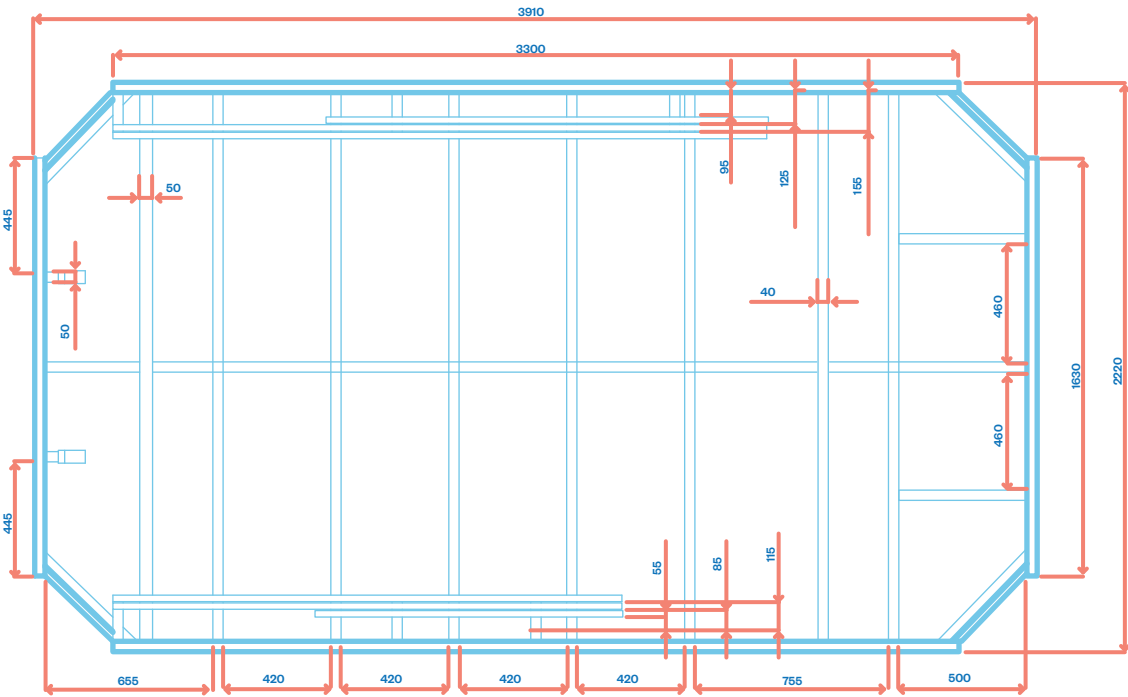

Aquagym Swim Spa