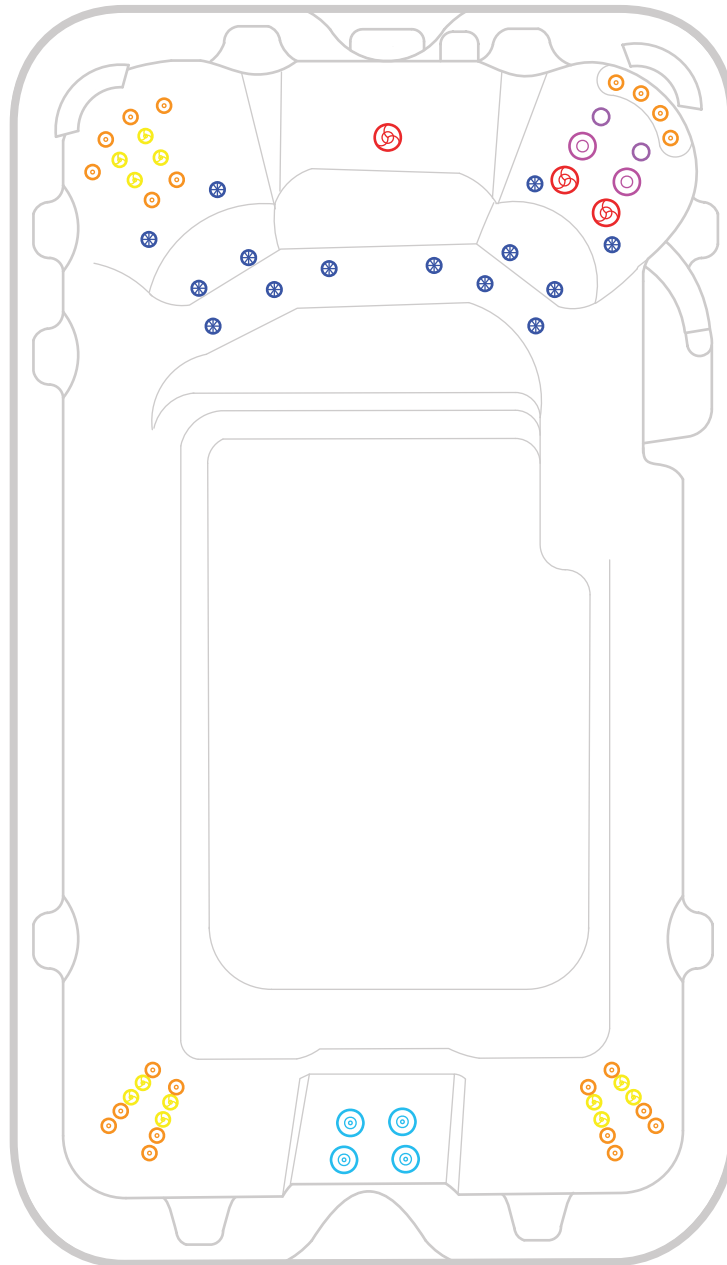

Aquagym Extreme Swim Spa

Dimensions: 398 x 231 x 130cm

4 x 150mm Swim Jets

3 x 127mm Single Spinning Jets

2 x 127mm Directional Jets

2 x 75mm Directional Jets

22 x 50mm Directional Jets

12 x 50mm Twin Spinner Jets

14 x 40mm Air Jets