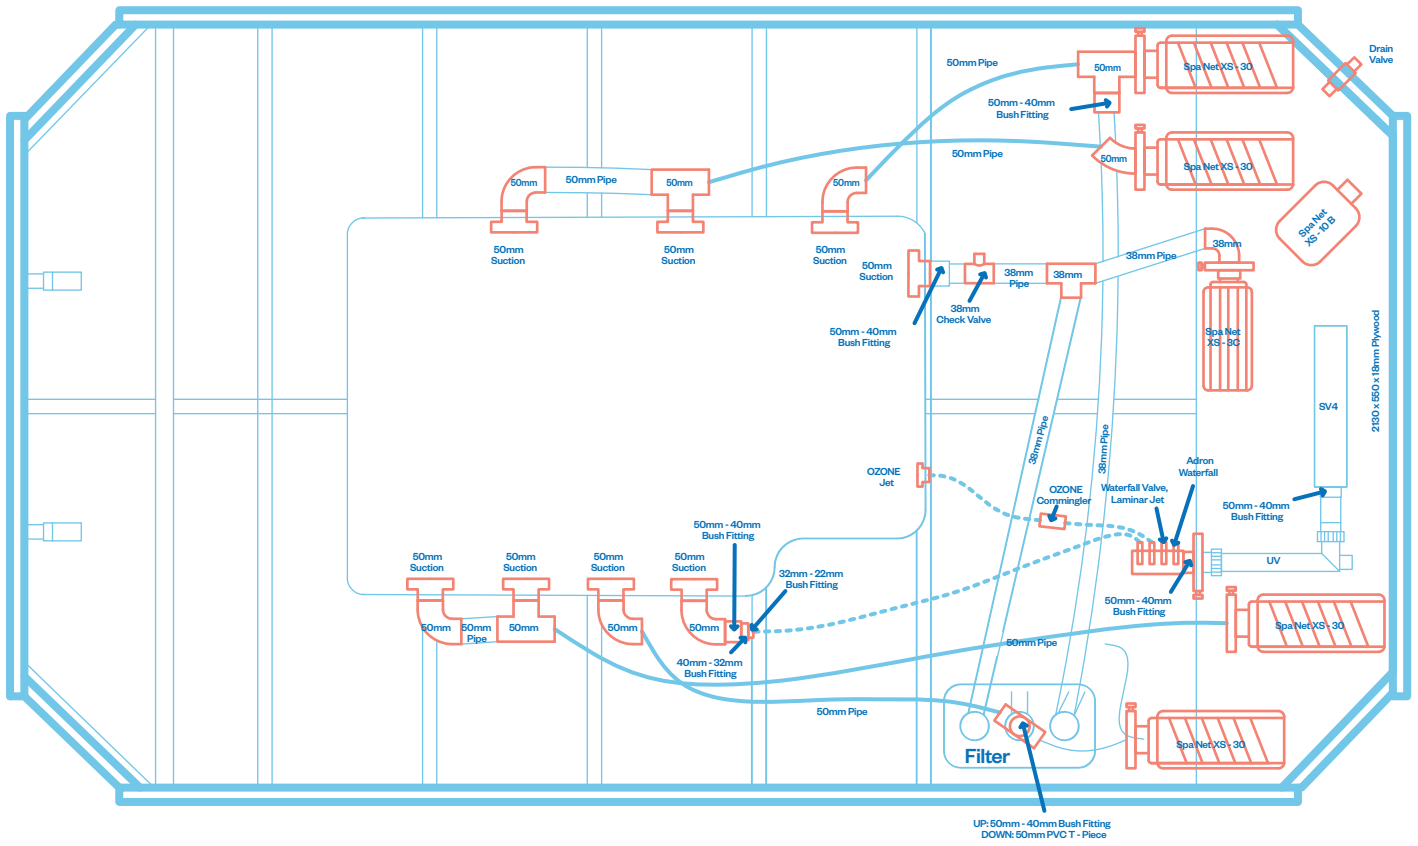

Aquagym Extreme Swim Spa