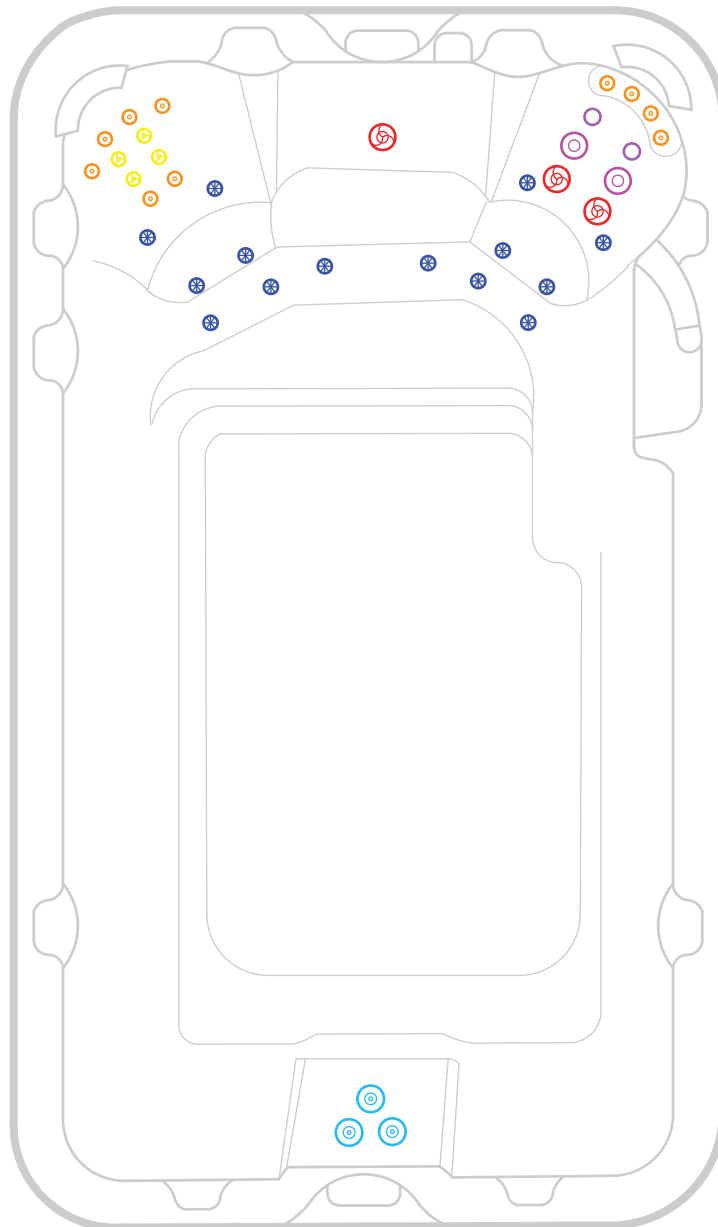

Aquagym Pro Plus Swim Spa

Dimensions: 398 x 231 x 130cm

- 3 x 150mm Swim Jets
- 3 x 127mm Single Spinning Jets
- 2 x 127mm Directional Jets

- 2 x 75mm Directional Jets
- 10 x 50mm Directional Jets
- 4 x 50mm Twin Spinner Jets

- 14 x 40mm Air Jets