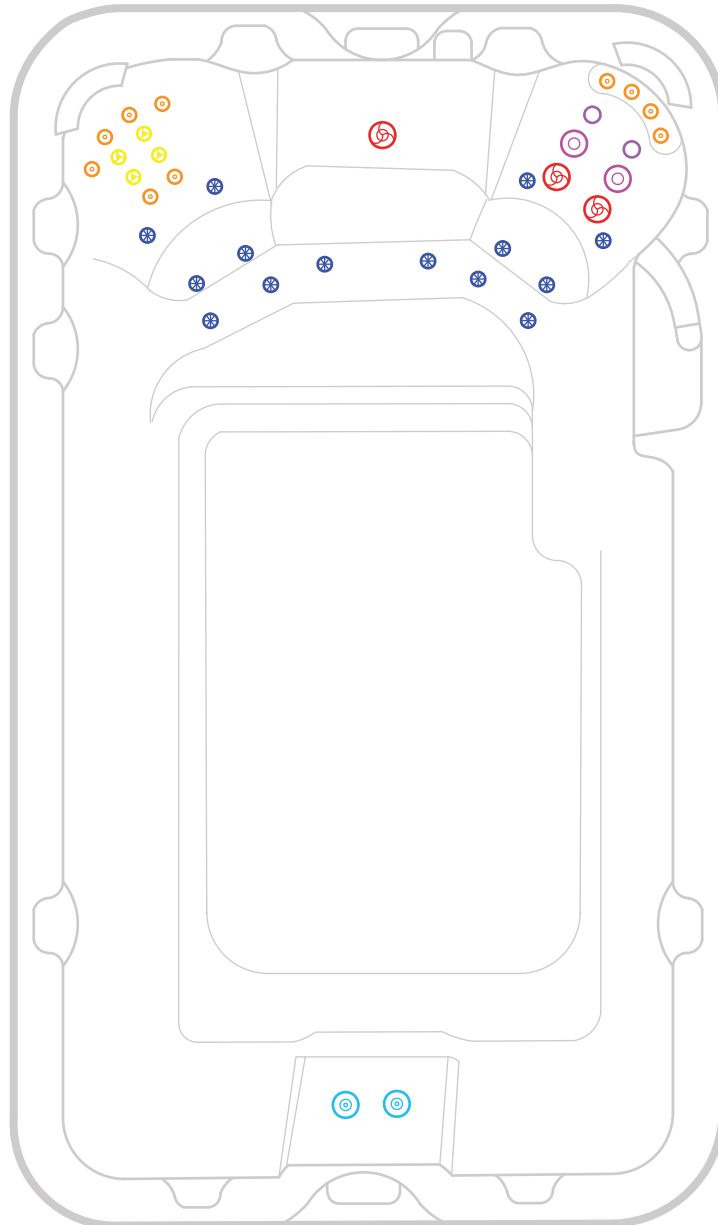

## Aquagym Swim Spa Technical Information Pack

Dimensions: 398 x 231 x 130cm

---

A compact swim spa that retains  
all the bells and whistles.

---

## Aquagym Plunge Swim Spa

Dimensions: 398 x 231 x 130cm

 3 x 127mm Single Spinning Jets

 2 x 75mm Directional Jets

 4 x 50mm Twin Spinner Jets

 2 x 127mm Directional Jets

 10 x 50mm Directional Jets

 14 x 40mm Air Jets

## Aquagym Pro Swim Spa

Dimensions: 398 x 231 x 130cm

 2 x 150mm Swim Jets

 3 x 127mm Single Spinning Jets

 2 x 127mm Directional Jets

 2 x 75mm Directional Jets

 10 x 50mm Directional Jets

 4 x 50mm Twin Spinner Jets