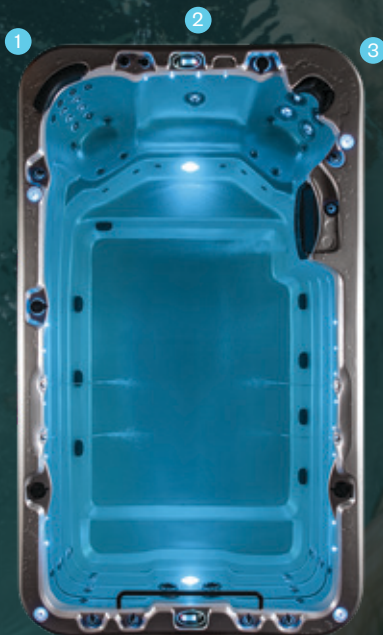

Dimensions

3.98 x 2.31 x 1.3m high

Seat layout

1. Back massage

2. Cool down seat

3. Neck and shoulder massage