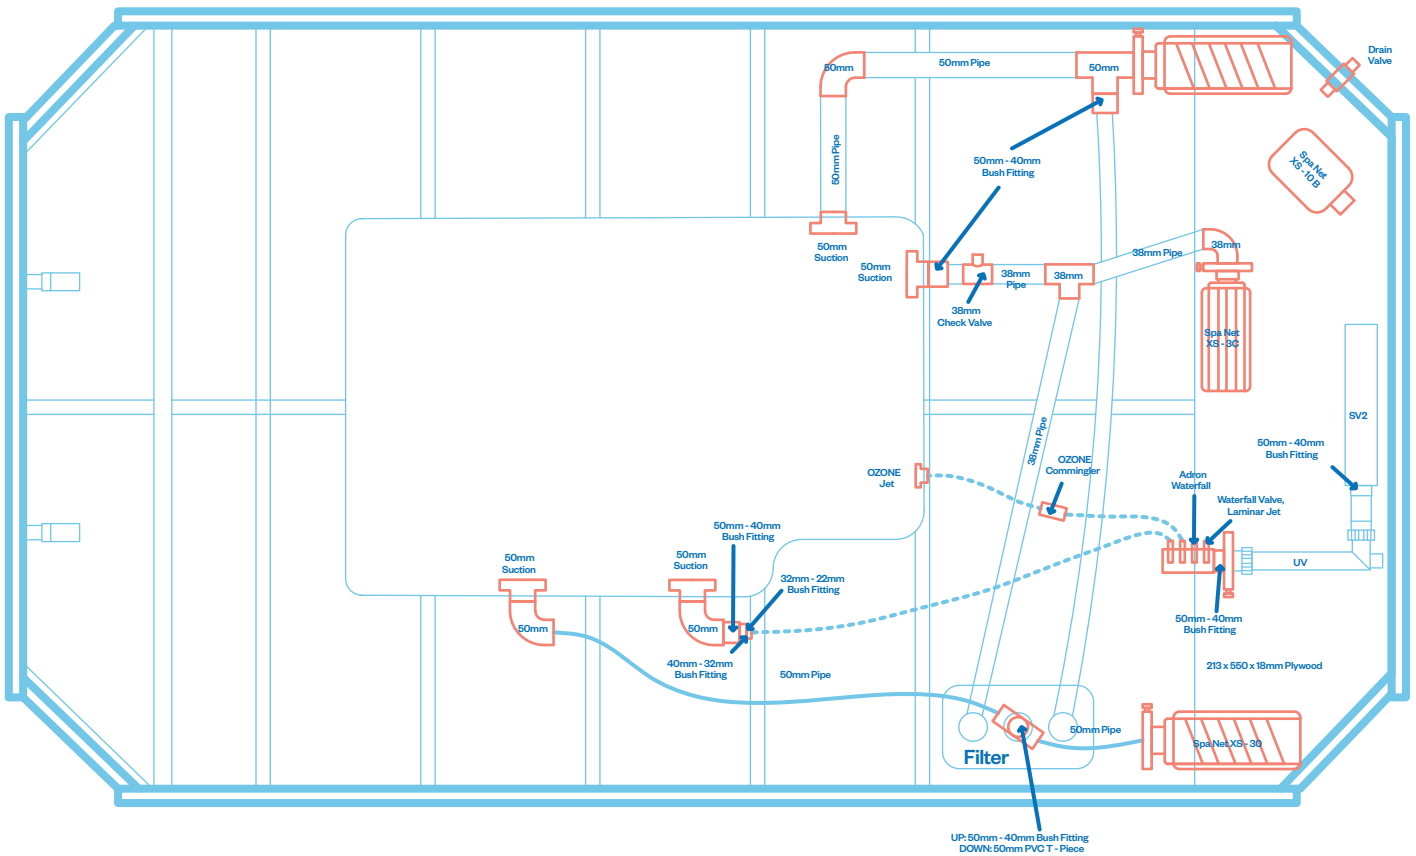

Aquagym Pro/Pro Plus Swim Spa