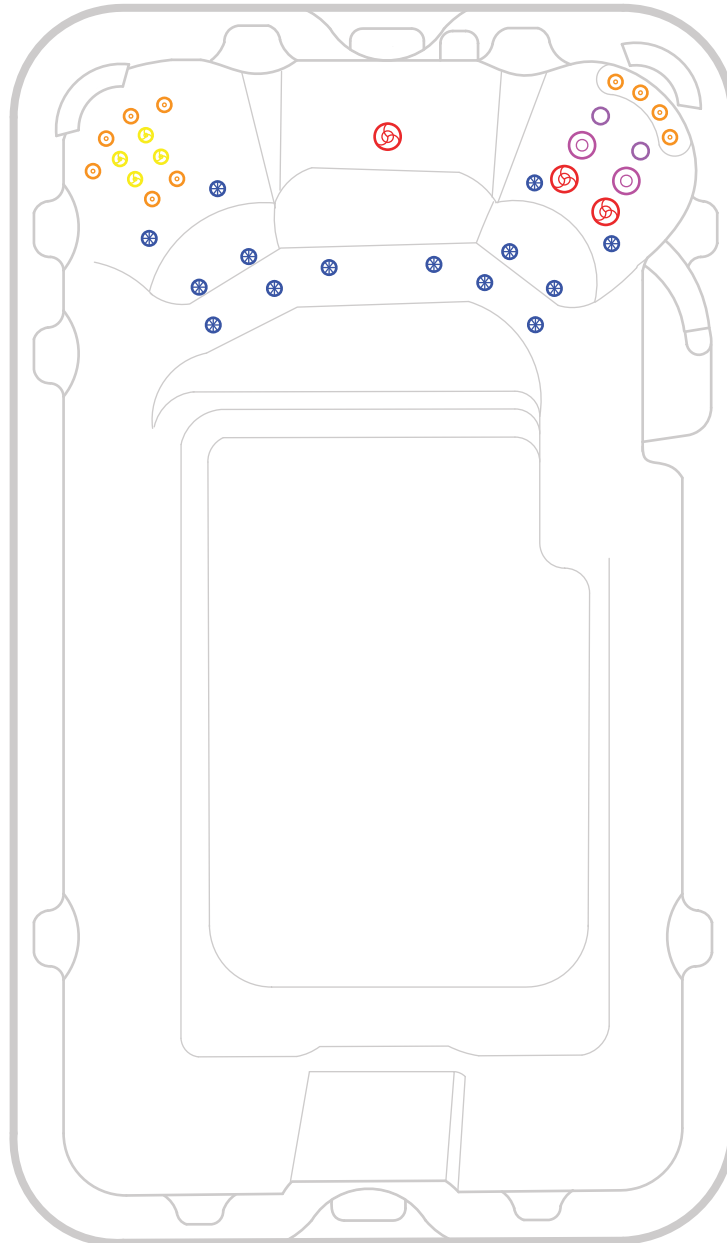

## Aquagym Swim Spa Technical Information Pack

Dimensions: 398 x 231 x 130cm

---

A compact swim spa that retains  
all the bells and whistles.

---

## Aquagym Plunge Swim Spa

Dimensions: 398 x 231 x 130cm

 3 x 127mm Single Spinning Jets

 2 x 75mm Directional Jets

 4 x 50mm Twin Spinner Jets

 2 x 127mm Directional Jets

 10 x 50mm Directional Jets

 14 x 40mm Air Jets

## Aquagym Pro Swim Spa

Dimensions: 398 x 231 x 130cm

 2 x 150mm Swim Jets

 3 x 127mm Single Spinning Jets

 2 x 127mm Directional Jets

 2 x 75mm Directional Jets

 10 x 50mm Directional Jets

 4 x 50mm Twin Spinner Jets