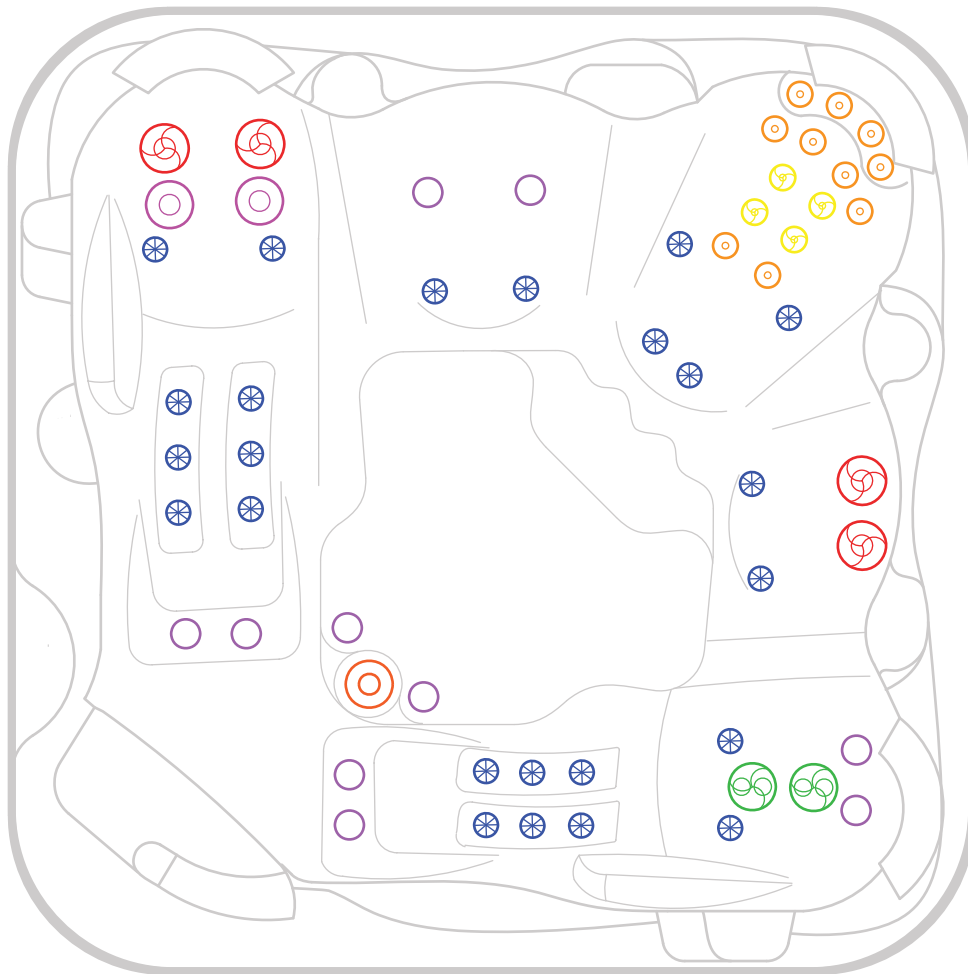

## Cobalt Spa Technical Information Pack

Dimensions: 215 x 215 x 92cm

---

A mid-sized hydrotherapy spa. Room for 5  
and includes a neck therapy collar.

---

## Cobalt Spa

Dimensions: 215 x 215 x 92cm

 1 x 130mm High Pressure Volcano Jet

 2 x 127mm Twin spinning Jets

 4 x 127mm Single Spinning Jets

 2 x 127mm Directional Jets

 10 x 75mm Directional Jets

 2 x 75mm Single Spinning Jets