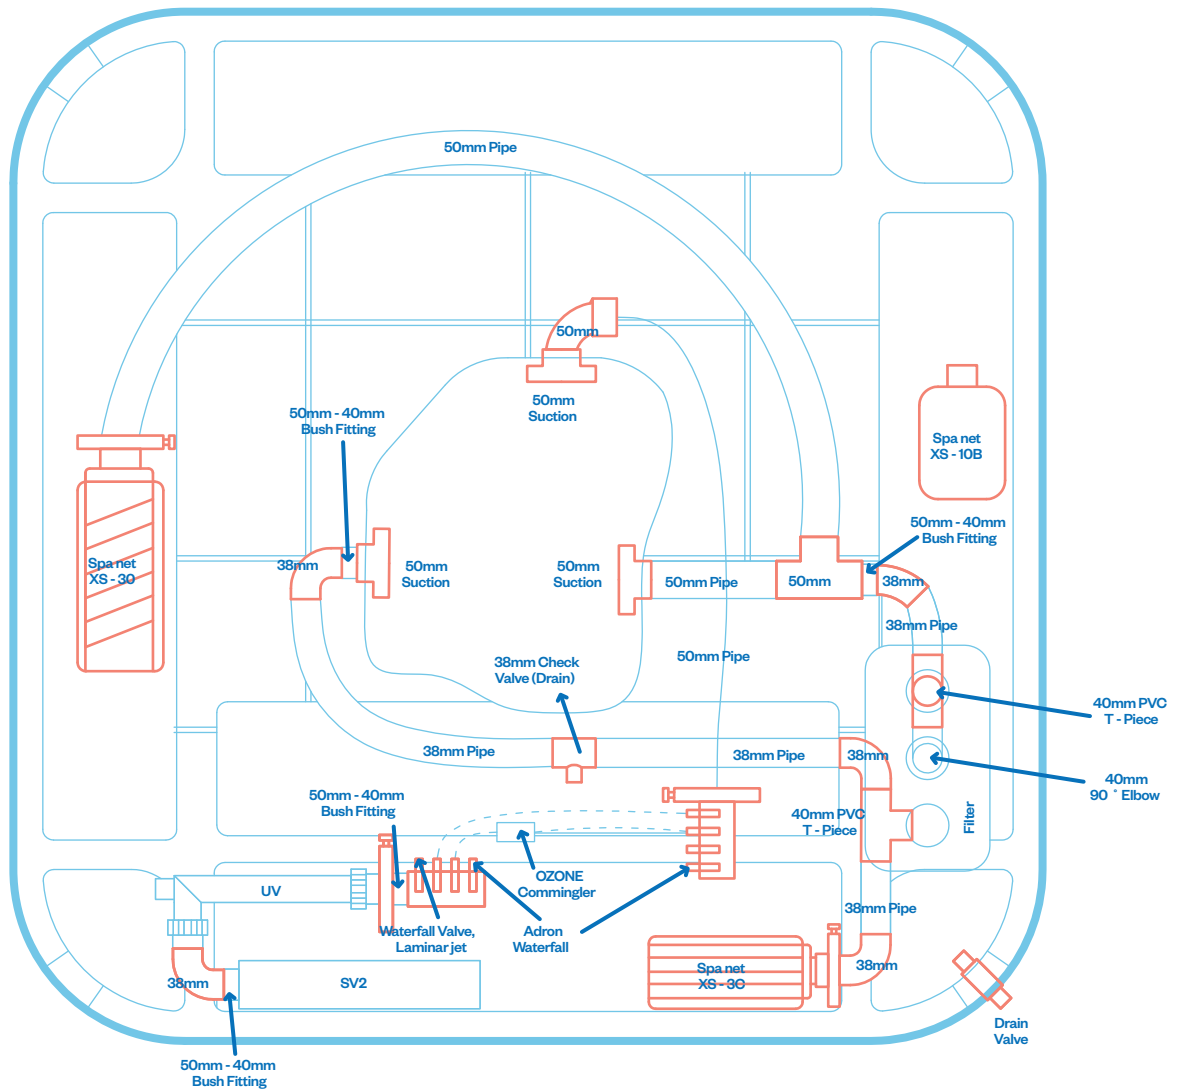

Vortex Spas

Mercury Spa Technical Information Pack

Dimensions: 200 x 200 x 82/92cm

The biggest selling compact family spa.
Perfect for mum, dad and the kids.

Mercury Spa

Dimensions: 200 x 200 x 82/92cm

 4 x 127mm Single Spinning Jets

 4 x 50mm Twin Spinner Jets

 16 x 40mm Air Jets

 8 x 75mm Directional Jets

 14 x 50mm Directional Jets

Mercury Spa

Mercury Spa

Mercury Spa

Mercury.

Hydrotherapy ★ ★ ★ ★ ★

Jets 46

Volume 851 litres / 996 litres

Seating 5 seats

Dimensions 2.0 x 2.0 x .82 / .92m high

Seat layout

1. Neck and shoulder therapy

2. Cool down

3. Lounger

4. Lounger

5. Cool down

Features

Spa features

- LED backlit water cascade
- Spa health indicator
- Aromatherapy system
- Non-slip backlit drink holders
- Backlit laminar jets
- SmartSTREAM sound system*