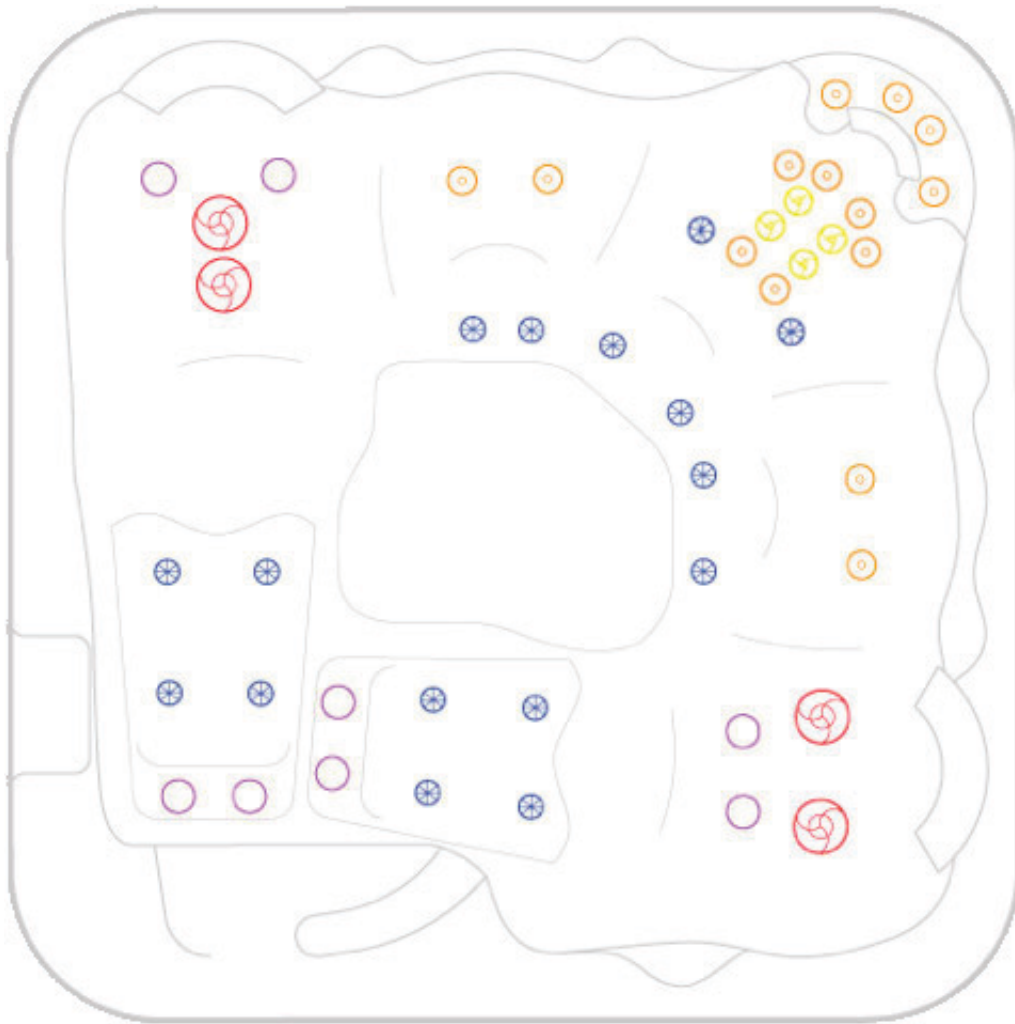

Vortex Spas

Mercury Spa Technical Information Pack

Dimensions: 200 x 200 x 82/92cm

The biggest selling compact family spa.
Perfect for mum, dad and the kids.

Mercury Spa

Dimensions: 200 x 200 x 82/92cm

 4 x 127mm Single Spinning Jets

 4 x 50mm Twin Spinner Jets

 16 x 40mm Air Jets

 8 x 75mm Directional Jets

 14 x 50mm Directional Jets

Mercury Spa

Mercury Spa

Mercury Spa

Mercury.

Hydrotherapy ★ ★ ★ ★ ★

Jets 46

Volume 851 litres / 996 litres

Seating 5 seats

Dimensions 2.0 x 2.0 x .82 / .92m high

Seat layout

1. Neck and shoulder therapy

2. Cool down