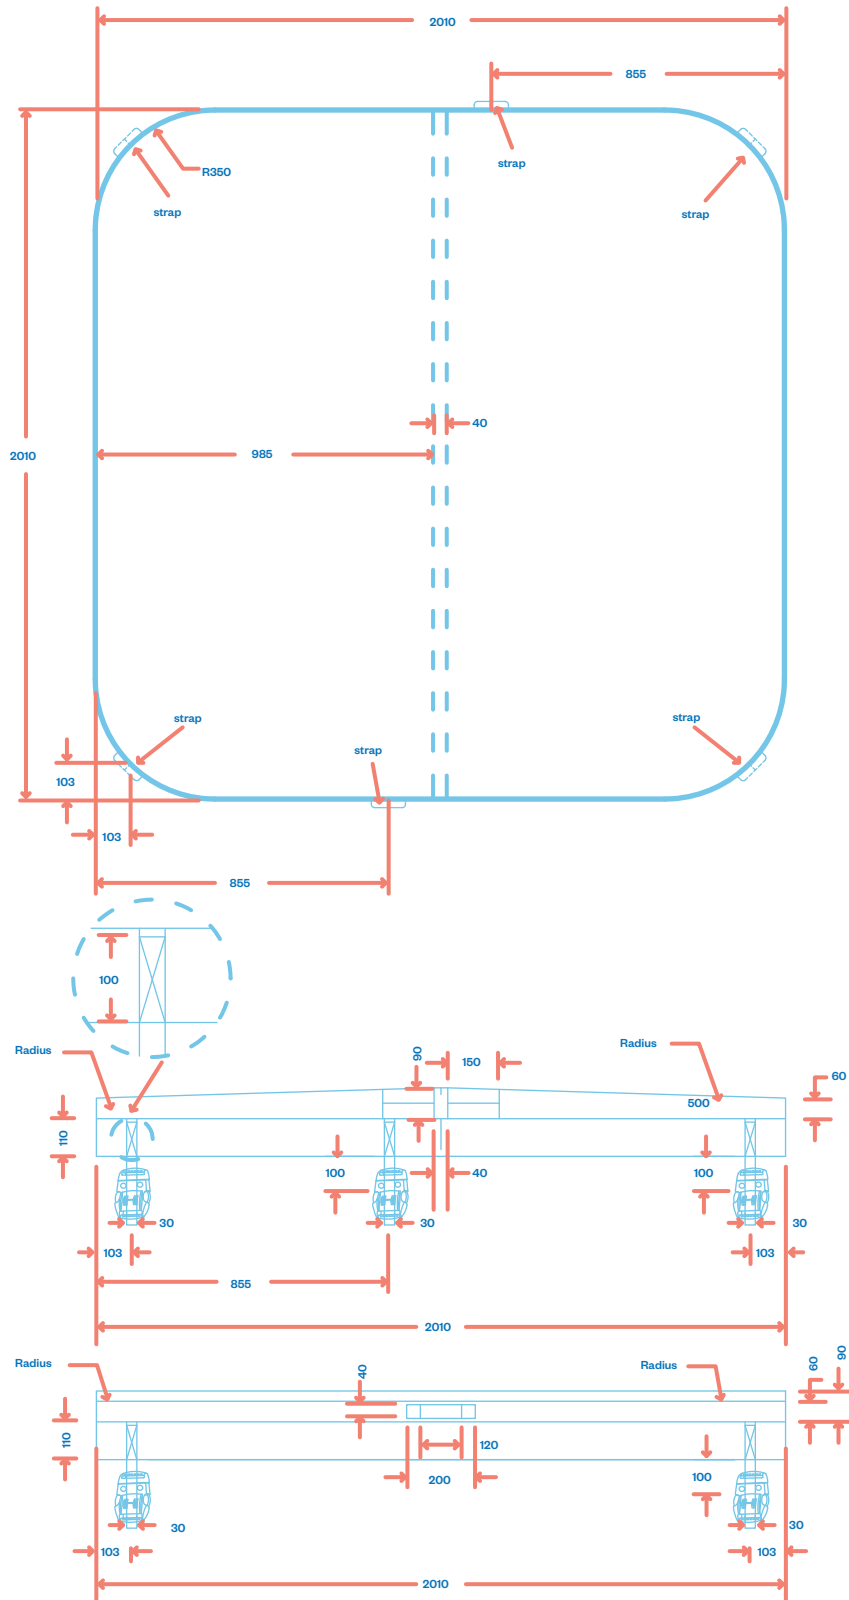

Vortex Spas

Mercury Spa Technical Information Pack

Dimensions: 200 x 200 x 82/92cm

The biggest selling compact family spa.
Perfect for mum, dad and the kids.

Mercury Spa

Dimensions: 200 x 200 x 82/92cm

 4 x 127mm Single Spinning Jets

 4 x 50mm Twin Spinner Jets

 16 x 40mm Air Jets

 8 x 75mm Directional Jets

 14 x 50mm Directional Jets

Mercury Spa

Mercury Spa

Mercury Spa

Mercury.